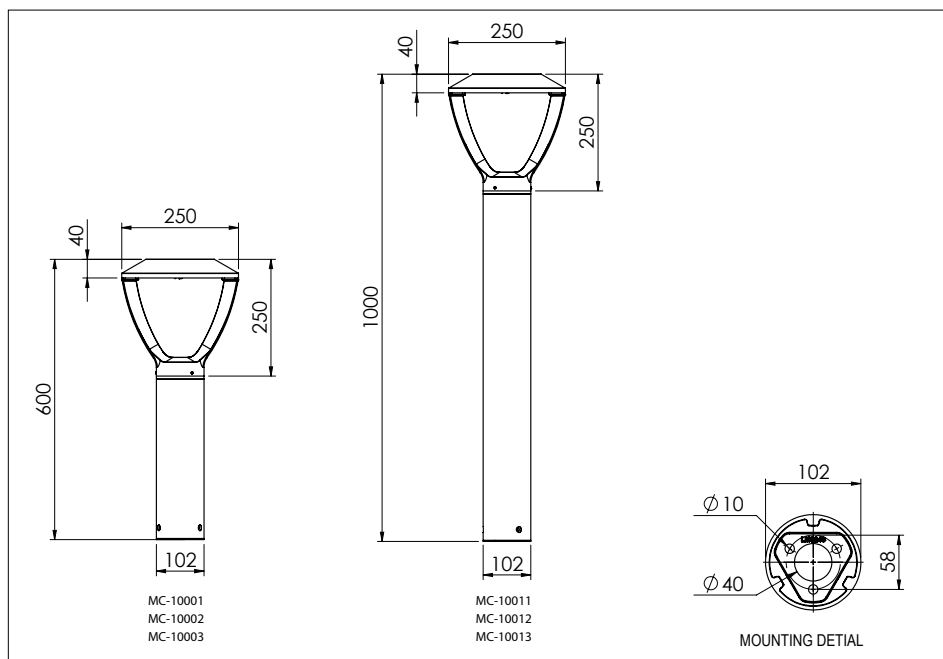

MACARON

Format Reference	Format Name
MC-10001-W-W30-DA-01	MACARON 4 - MC-10001 - 28 LED - 21.9 W - 77°x99° - 3000K - DALI - Black
MC-10001-W-W40-DA-01	MACARON 4 - MC-10001 - 28 LED - 21.9 W - 77°x99° - 4000K - DALI - Black
MC-10001-W-W30-ND-02	MACARON 4 - MC-10001 - 28 LED - 21.9 W - 77°x99° - 3000K - On/Off - Dark Grey
MC-10001-W-W40-ND-02	MACARON 4 - MC-10001 - 28 LED - 21.9 W - 77°x99° - 4000K - On/Off - Dark Grey
MC-10001-W-W30-ND-03	MACARON 4 - MC-10001 - 28 LED - 21.9 W - 77°x99° - 3000K - On/Off - White
MC-10001-W-W40-ND-03	MACARON 4 - MC-10001 - 28 LED - 21.9 W - 77°x99° - 4000K - On/Off - White
MC-10001-W-W30-DA-05	MACARON 4 - MC-10001 - 28 LED - 21.9 W - 77°x99° - 3000K - DALI - Matt Silver
MC-10001-W-W40-DA-05	MACARON 4 - MC-10001 - 28 LED - 21.9 W - 77°x99° - 4000K - DALI - Matt Silver
MC-10001-W-W30-ND-06	MACARON 4 - MC-10001 - 28 LED - 21.9 W - 77°x99° - 3000K - On/Off - Bronze
MC-10001-W-W40-ND-06	MACARON 4 - MC-10001 - 28 LED - 21.9 W - 77°x99° - 4000K - On/Off - Bronze
MC-10001-W-W30-ND-01	MACARON 4 - MC-10001 - 28 LED - 21.9 W - 77°x99° - 3000K - On/Off - Black
MC-10001-W-W40-ND-01	MACARON 4 - MC-10001 - 28 LED - 21.9 W - 77°x99° - 4000K - On/Off - Black
MC-10001-W-W30-DA-02	MACARON 4 - MC-10001 - 28 LED - 21.9 W - 77°x99° - 3000K - DALI - Dark Grey
MC-10001-W-W40-DA-02	MACARON 4 - MC-10001 - 28 LED - 21.9 W - 77°x99° - 4000K - DALI - Dark Grey
MC-10001-W-W30-DA-03	MACARON 4 - MC-10001 - 28 LED - 21.9 W - 77°x99° - 3000K - DALI - White
MC-10001-W-W40-DA-03	MACARON 4 - MC-10001 - 28 LED - 21.9 W - 77°x99° - 4000K - DALI - White
MC-10001-W-W30-ND-05	MACARON 4 - MC-10001 - 28 LED - 21.9 W - 77°x99° - 3000K - On/Off - Matt Silver
MC-10001-W-W40-ND-05	MACARON 4 - MC-10001 - 28 LED - 21.9 W - 77°x99° - 4000K - On/Off - Matt Silver
MC-10001-W-W30-DA-06	MACARON 4 - MC-10001 - 28 LED - 21.9 W - 77°x99° - 3000K - DALI - Bronze
MC-10001-W-W40-DA-06	MACARON 4 - MC-10001 - 28 LED - 21.9 W - 77°x99° - 4000K - DALI - Bronze
MC-10001-VW-W30-DA-01	MACARON 4 - MC-10001 - 28 LED - 21.9 W - 120°x140° - 3000K - DALI - Black
MC-10001-VW-W40-DA-01	MACARON 4 - MC-10001 - 28 LED - 21.9 W - 120°x140° - 4000K - DALI - Black
MC-10001-VW-W30-DA-03	MACARON 4 - MC-10001 - 28 LED - 21.9 W - 120°x140° - 3000K - DALI - White
MC-10001-VW-W40-DA-03	MACARON 4 - MC-10001 - 28 LED - 21.9 W - 120°x140° - 4000K - DALI - White
MC-10001-VW-W30-DA-02	MACARON 4 - MC-10001 - 28 LED - 21.9 W - 120°x140° - 3000K - DALI - Dark Grey
MC-10001-VW-W40-DA-02	MACARON 4 - MC-10001 - 28 LED - 21.9 W - 120°x140° - 4000K - DALI - Dark Grey
MC-10001-VW-W30-DA-06	MACARON 4 - MC-10001 - 28 LED - 21.9 W - 120°x140° - 3000K - DALI - Bronze
MC-10001-VW-W40-DA-06	MACARON 4 - MC-10001 - 28 LED - 21.9 W - 120°x140° - 4000K - DALI - Bronze
MC-10001-VW-W30-ND-06	MACARON 4 - MC-10001 - 28 LED - 21.9 W - 120°x140° - 3000K - On/Off - Bronze
MC-10001-VW-W40-ND-06	MACARON 4 - MC-10001 - 28 LED - 21.9 W - 120°x140° - 4000K - On/Off - Bronze
MC-10001-VW-W30-DA-05	MACARON 4 - MC-10001 - 28 LED - 21.9 W - 120°x140° - 3000K - DALI - Matt Silver
MC-10001-VW-W40-DA-05	MACARON 4 - MC-10001 - 28 LED - 21.9 W - 120°x140° - 4000K - DALI - Matt Silver
MC-10001-VW-W30-ND-02	MACARON 4 - MC-10001 - 28 LED - 21.9 W - 120°x140° - 3000K - On/Off - Dark Grey
MC-10001-VW-W40-ND-02	MACARON 4 - MC-10001 - 28 LED - 21.9 W - 120°x140° - 4000K - On/Off - Dark Grey